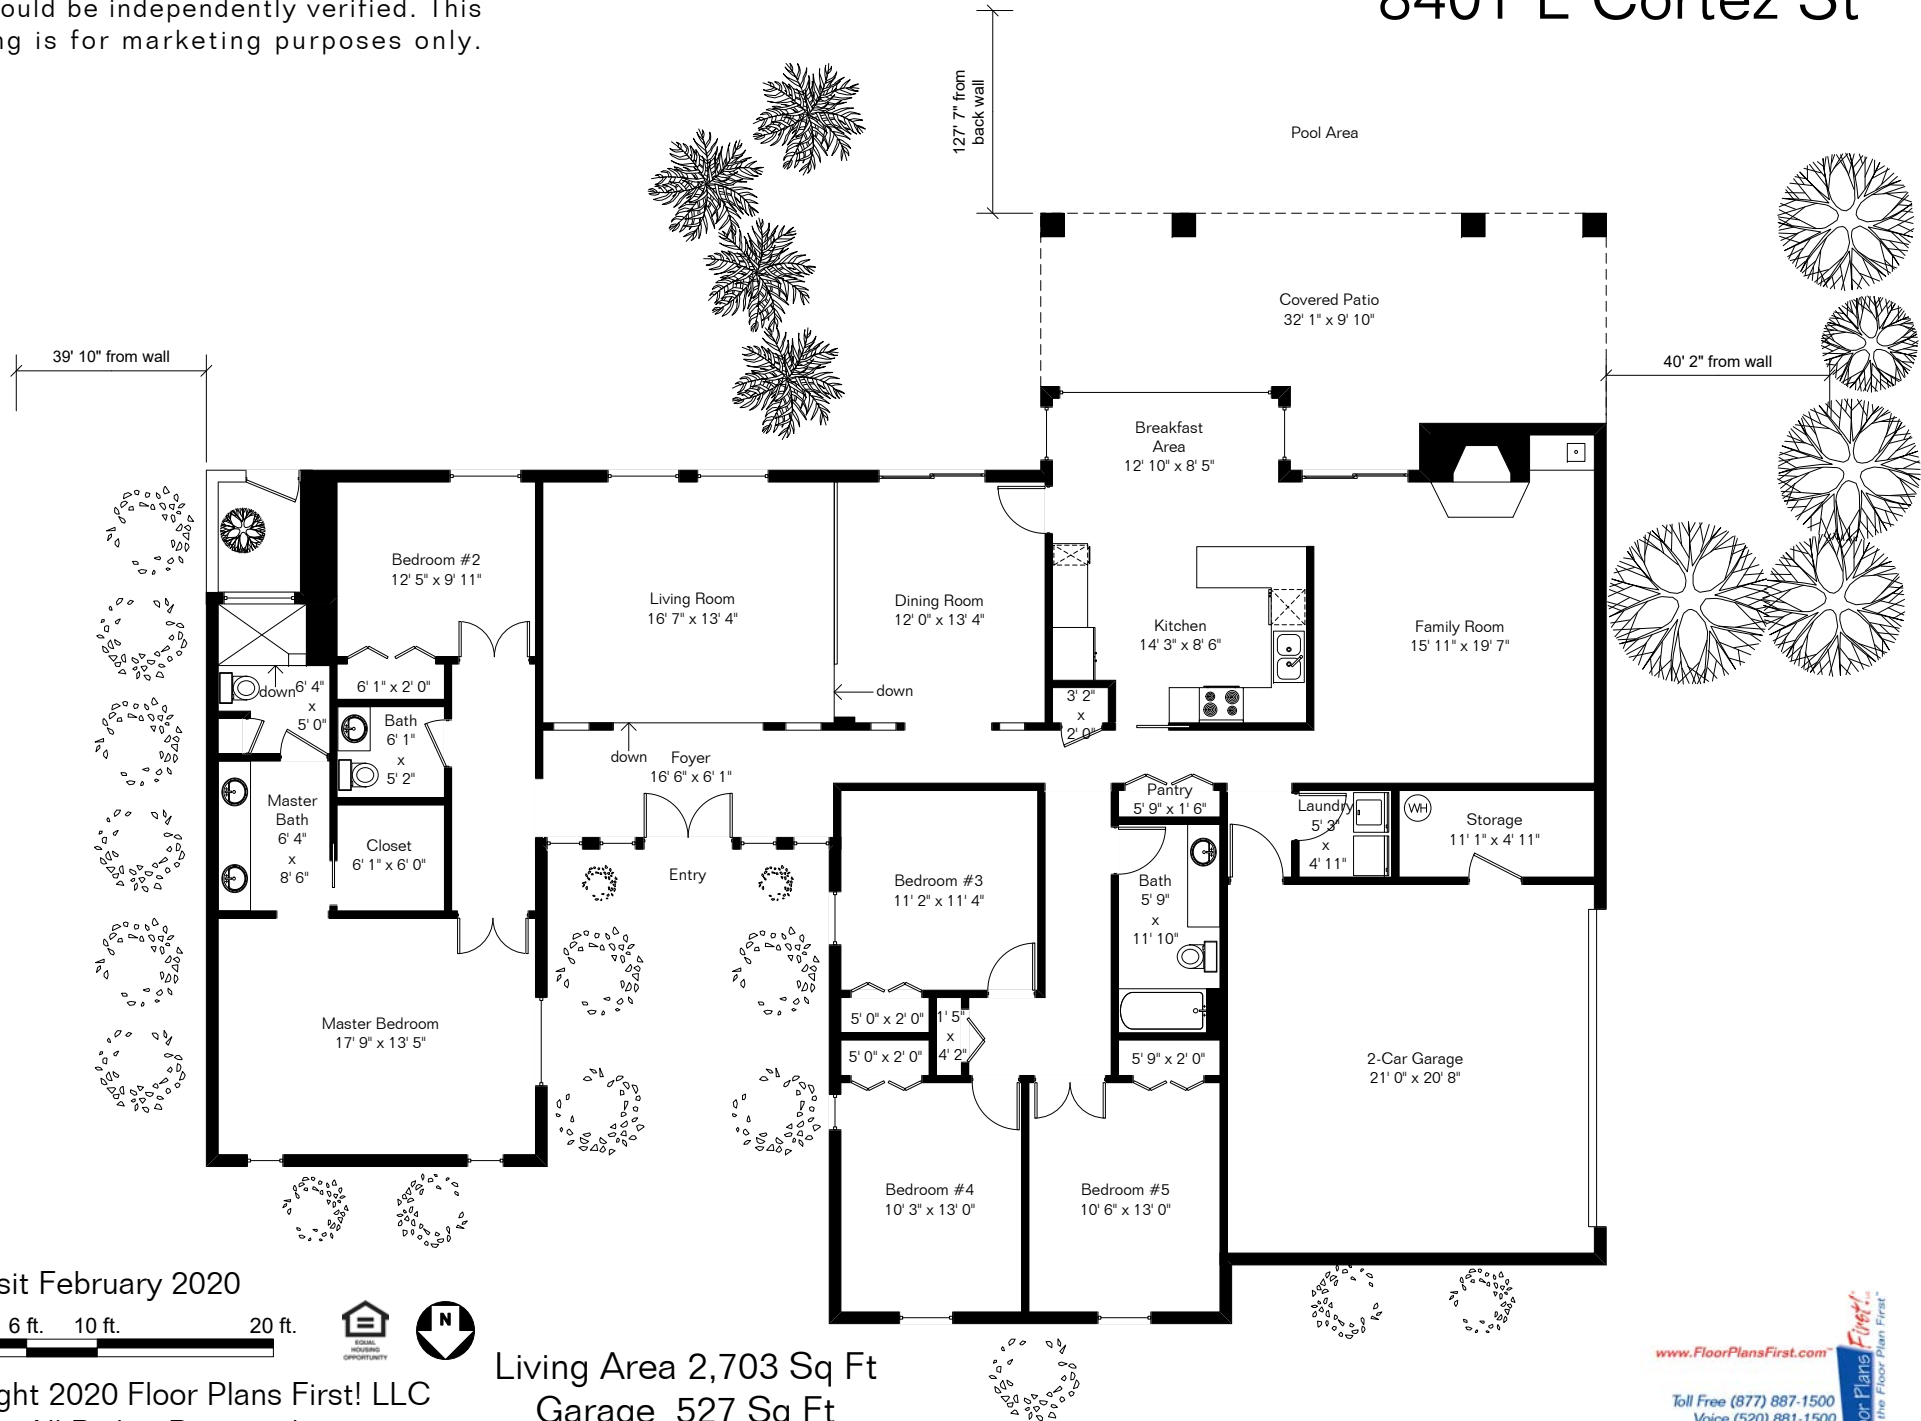

The square footages and room size information are deemed to be reliable but are not guaranteed and should be independently verified. This drawing is for marketing purposes only.

# 8401 E Cortez St

Site Visit February 2020

Copyright 2020 Floor Plans First! LLC  
All Rights Reserved.

Living Area 2,703 Sq Ft  
Garage 527 Sq Ft

www.FloorPlansFirst.com

Toll Free (877) 887-1500  
Voice (520) 881-1500

Floor Plans First!  
See the Floor Plan First!